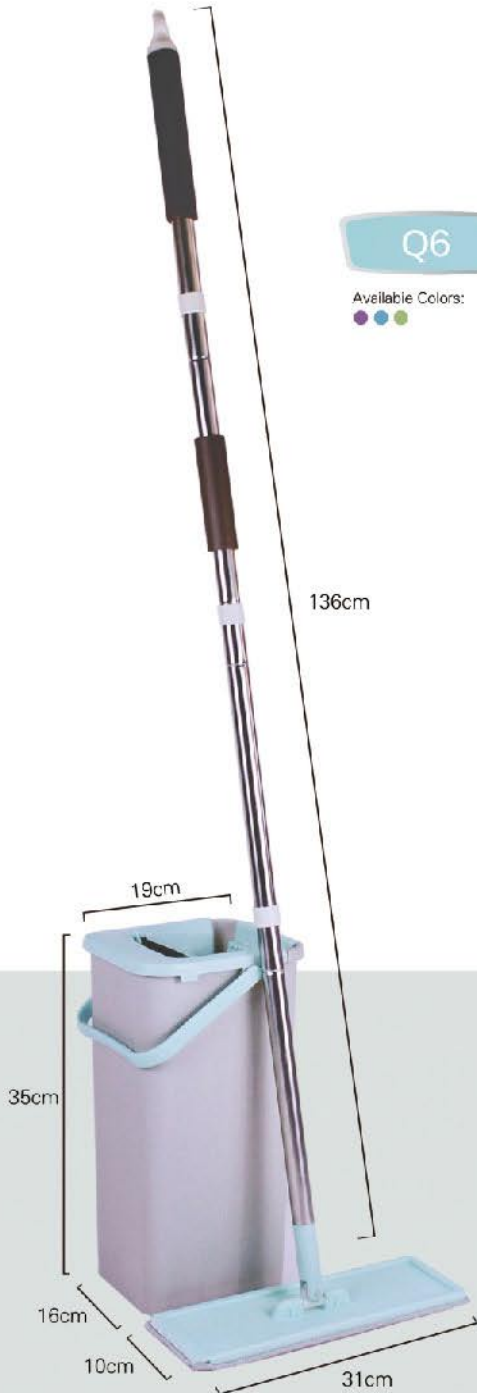

浙江武义上信工贸有限公司
ZHEJIANG WUYI SHANGXIN INDUSTRY & TRADE CO.,LTD.
www.wuyishangxin.com

Q6

Available Colors:

MAGIC FLAT MOP

Bucket size: 19x16x35cm
Qty/Ctn: 6 sets/ctn
Meas: 60x45x36cm
20FT/2100pcs, 40GP/3700pcs
40HQ/4800pcs